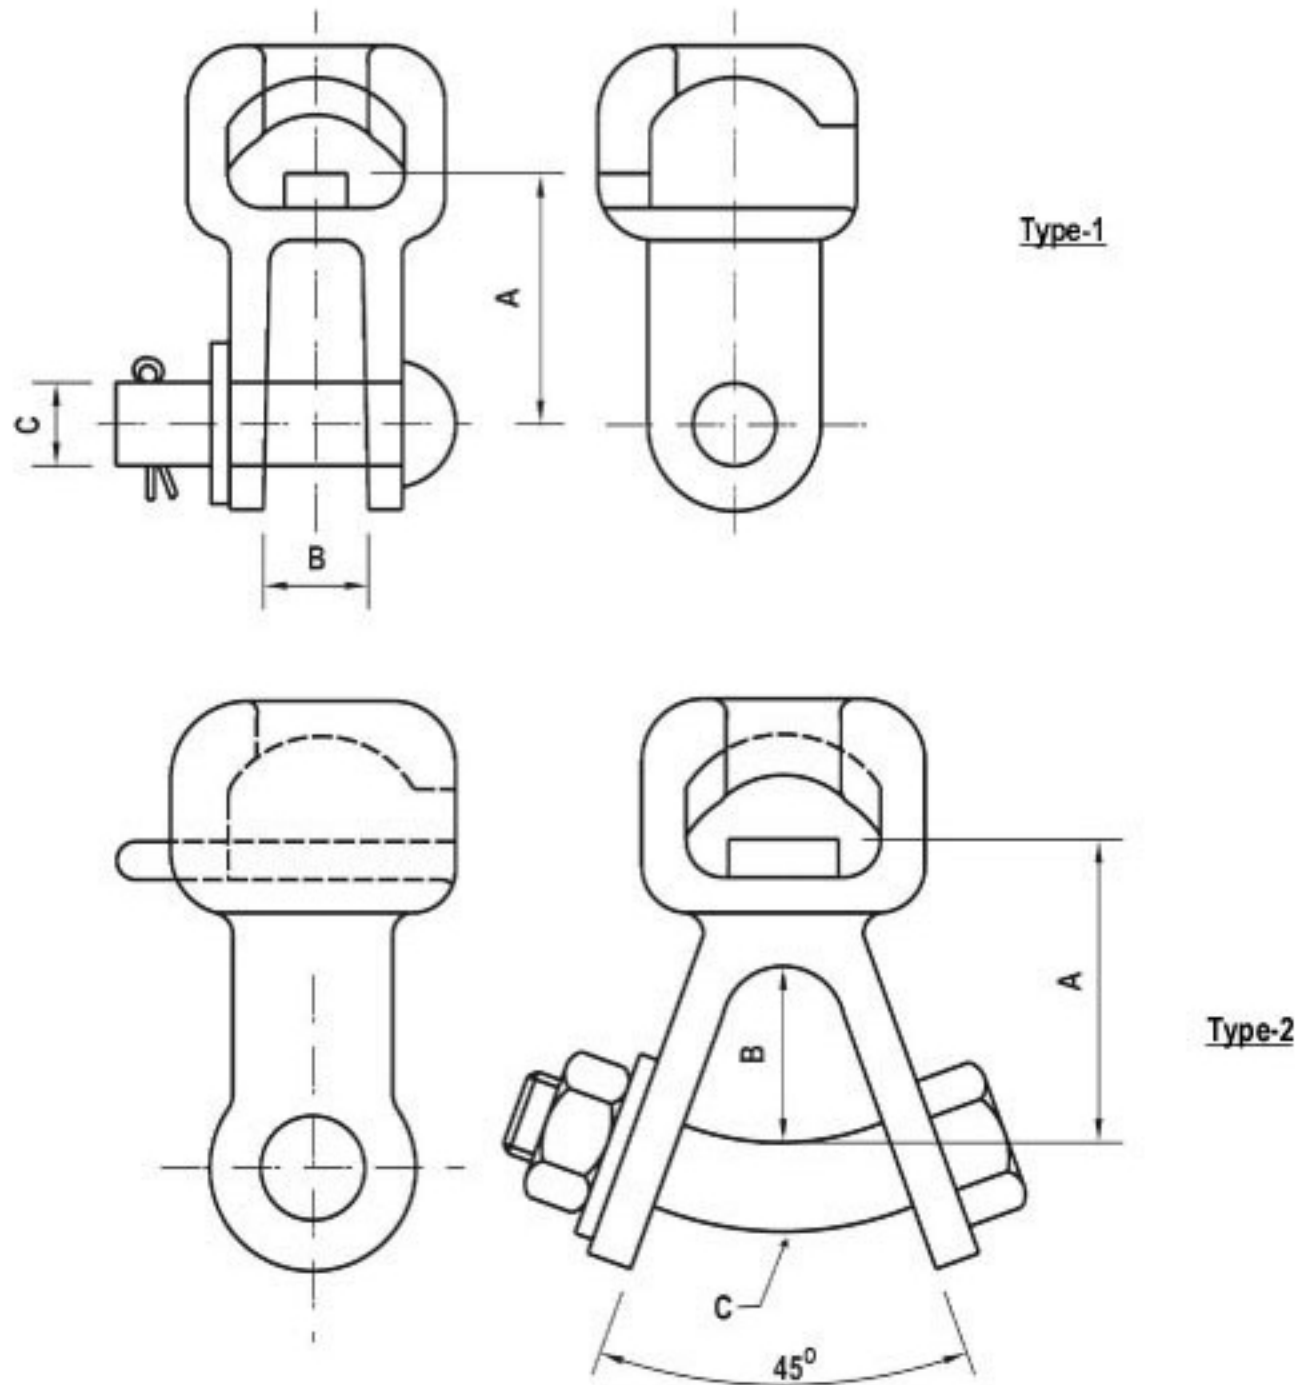

Material : Forged Steel
 Finish : Hot dip galvanised to BS 729

Socket Clevis

Type	A mm	B mm	C mm	Ball Size mm	Rating Kg	Cat. #
1	37	18	16	16	7,000/9,000	SC01
1	49	22	16	16	9,000/11,500	SC02
1	74	22	20	20	11,500	SC03
1	64	22	20	20	16,500	SC04
1	72	18	22	20	16,500	SC05
2	59	18	22	20	16,500	SC05