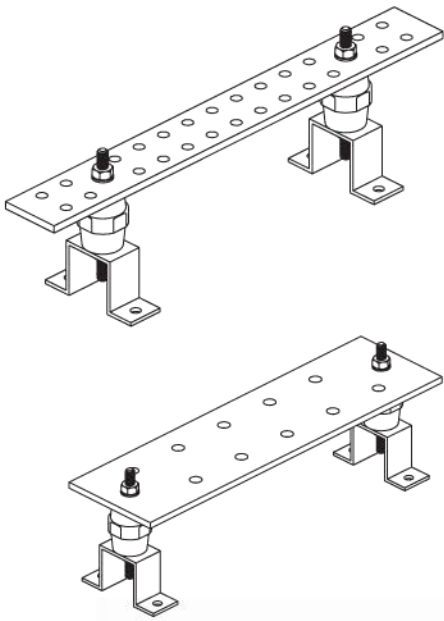

EARTH BARS AND DISCONNECTING LINK

EARTH BUS BAR FOR TELECOMMUNICATION

BAR SIZE IN mm	LENGTH IN mm	NO. OF M8 SIZE HOLES	NO. OF M12 SIZE HOLES	E - CODE
50 x 6	750	18	5	EBT506750
50 x 6	650	14	5	EBT506650
50 x 6	500	12	3	EBT506500
50 x 6	450	10	3	EBT506450
50 x 6	400	8	3	EBT506400
50 x 6	350	6	3	EBT506350
100 x 6	750	41	5	EBT1006750
100 x 6	650	33	5	EBT1006650
100 x 6	500	27	3	EBT1006500
100 x 6	450	23	3	EBT1006450
100 x 6	400	19	3	EBT1006400
100 x 6	350	15	3	EBT1006350

Note: Other Types and Sizes Available on Customers Request.