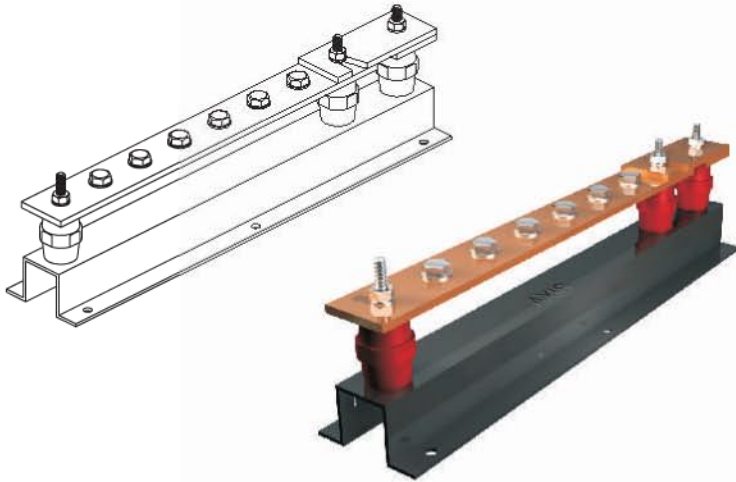

EARTH BARS AND DISCONNECTING LINK

EARTH BARS WITH SINGLE DISCONNECTING LINK

Description	Length (mm)	E - Code
6 Way	475	EBS006
8 Way	575	EBS008
10 Way	675	EBS010
12 Way	775	EBS012
14 Way	875	EBS014
16 Way	975	EBS016
18 Way	1075	EBS018
20 Way	1175	EBS020
22 Way	1275	EBS022
24 Way	1375	EBS024