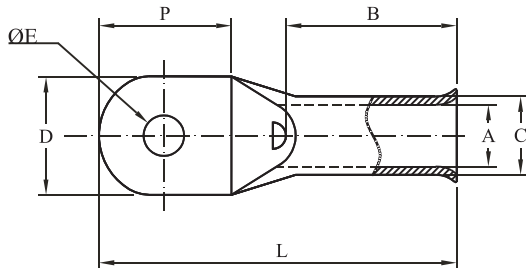

COMPRESSION CABLE LUGS, N-SERIES - BELL MOUTHED

- MATERIAL : E-COPPER
- FINISH : ELECTRO-TINNED
- FEATURES : BELL MOUTHED ENTRY, WITH OR WITHOUT INSPECTION HOLE
- SUITABILITY : FOR STRANDED TO FINE STRANDED COPPER CABLE

CABLE mm²	ØE	DIMENSIONS IN mm						E - CODE
		A	C	D	P	B	L	
95	6.2	13.5	17.4	25	24	24	60	ATNB0095M06
	8.2							ATNB0095M08
	10.5							ATNB0095M10
	13							ATNB0095M12
	14							ATNB0095M14
	17							ATNB0095M16
120	10.5	15	19.4	24	28	28	70	ATNB0120M10
	13							ATNB0120M12
	14							ATNB0120M14
	17				33	33	75	ATNB0120M16
	21							ATNB0120M20
	21							ATNB0120M20
150	10.5	16.5	21	30	32	30	73	ATNB0150M10
	13							ATNB0150M12
	14							ATNB0150M14
	17							ATNB0150M16
	21							ATNB0150M20
	21							ATNB0150M20
185	10.5	18.5	23.5	34	38	31	83	ATNB0185M10
	13							ATNB0185M12
	14							ATNB0185M14
	17							ATNB0185M16
	21							ATNB0185M20
	21							ATNB0185M20
240	10.5	21	26.5	38	43	35	93	ATNB0240M10
	13							ATNB0240M12
	14							ATNB0240M14
	17							ATNB0240M16
	21							ATNB0240M20
	21							ATNB0240M20
300	10.5	23.5	30	43	47	44	108	ATNB0300M10
	13							ATNB0300M12
	14							ATNB0300M14
	17							ATNB0300M16
	21							ATNB0300M20
	21							ATNB0300M20