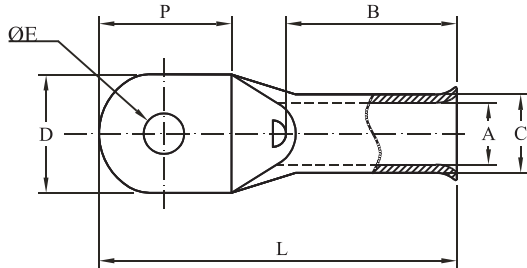

COMPRESSION CABLE LUGS, N-SERIES - BELL MOUTHED

- MATERIAL : E-COPPER
- FINISH : ELECTRO-TINNED
- FEATURES : BELL MOUTHED ENTRY, WITH OR WITHOUT INSPECTION HOLE
- SUITABILITY : FOR STRANDED TO FINE STRANDED COPPER CABLE

CABLE mm ²	ØE	DIMENSIONS IN mm						E - CODE
		A	C	D	P	B	L	
10	4.2	4.5	6.2	11	11	10	29	ATNB0010M04
	5.2							ATNB0010M05
	6.2			11	38	ATNB0010M06		
	8.2					ATNB0010M08		
	10.5					ATNB0010M10		
16	5.2	5.5	7	12	11	13	31	ATNB0016M05
	6.2							ATNB0016M06
	8.2			11	38	ATNB0016M08		
	10.5					ATNB0016M10		
	13					ATNB0016M12		
25	5.2	6.8	8.8	13	19	14	42	ATNB0025M05
	6.2							ATNB0025M06
	8.2			15.5	47	ATNB0025M08		
	10.5					ATNB0025M10		
	13					ATNB0025M12		
35	5.2	8.2	10.6	15	19.5	15	43	ATNB0035M05
	6.2							ATNB0035M06
	8.2			16	48	ATNB0035M08		
	10.5					ATNB0035M10		
	13					ATNB0035M12		
50	6.2	9.5	12.4	18	19.5	18	48	ATNB0050M06
	8.2							ATNB0050M08
	10.5			18.5	52	ATNB0050M10		
	13					ATNB0050M12		
	14					ATNB0050M14		
70	8.2	11.1	14.3	24	32	19	50	ATNB0050M16
	10.5							ATNB0070M08
	13			20	20	54	ATNB0070M10	
	14						ATNB0070M12	