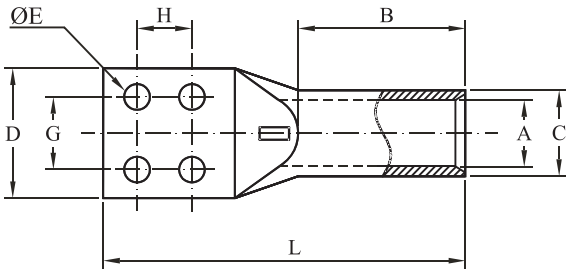

COMPRESSION CABLE LUGS FOR TRANSFORMER

MATERIAL : E-COPPER
 FINISH : ELECTRO-TINNED
 FEATURES : WITH / WITHOUT INSPECTION HOLE

CABLE mm ²	ØE	DIMENSIONS IN mm							PER BOX	E - CODE
		A	C	D	G	H	B	L		
240	8.5	21	28	58	35	25	45	110	10	ATT2404E8
	10.5									ATT2404E10
300	8.5	23.5	31	58	35	25	50	115	10	ATT3004E8
	10.5									ATT3004E10
400	8.5	27.5	35.5	58	35	25	52	120	5	ATT4004E8
	10.5									ATT4004E10
500	8.5	30	39	58	35	25	56	124	5	ATT5004E8
	10.5									ATT5004E10
630N	8.5	34	41	60	35	25	70	145	5	ATT6304E8N
	10.5									ATT6304E10N
630	8.5	34.5	44	65	35	25	66	145	5	ATT6304E8
	10.5									ATT6304E10
800	8.5	39	50.6	73	35	25	90	170	1	ATT8004E8
	10.5									ATT8004E10
1000	8.5	43	56.2	81	35	25	100	200	1	ATT10004E8
	10.5									ATT10004E10